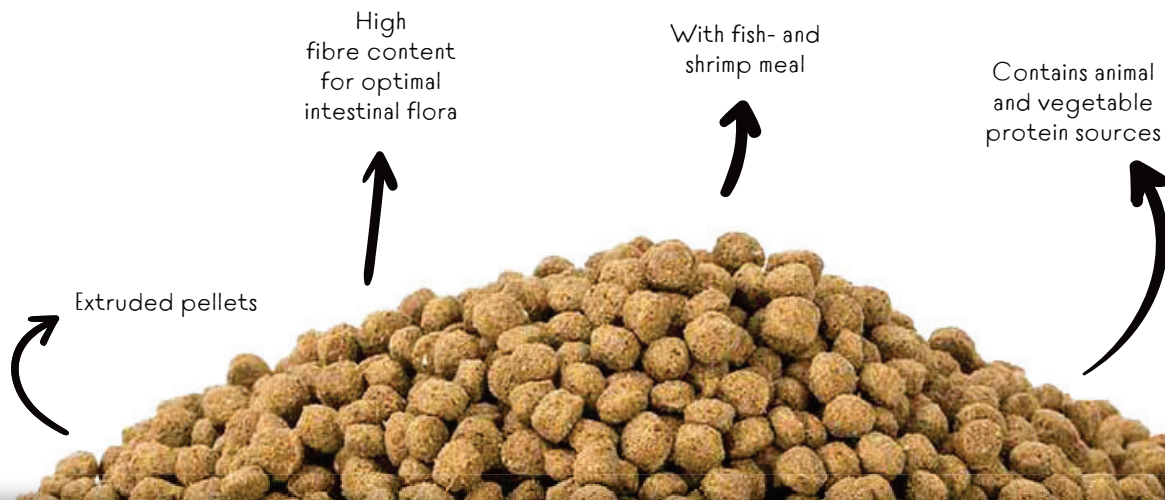

Store in a cool, dry and dark place

Make sure the bird always has fresh water available.

Not suitable for human consumption, for animals only.

Contact us for personal advice